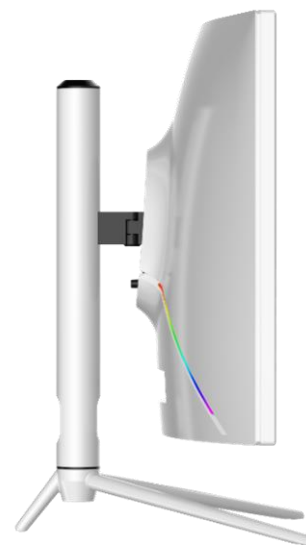

NEW

27" R1000 QHD 240Hz monitor

Model # : 27A5SQ