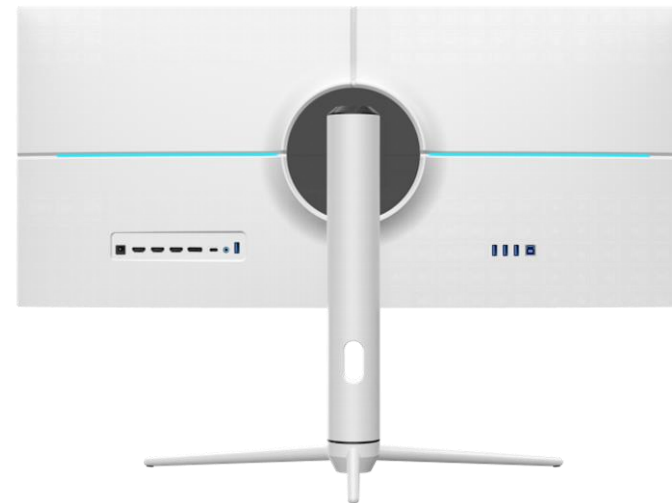

Frameless White

RGB back light effect

Adaptor

Adjustable stand base: Swivel / Height/ Tilt

35" WQHD 180Hz monitor

Model # : V3GSR, 21:9
V3LLR, 21:9

Main Spec

35" WQHD @ 180HZ
AUO R1800
3-sides frameless
HDR400 ready
Brightness Typical 350cd/m2
PIP/PBP
Built-in power supply
wide color gamut
2DP+2HDMI+audio output
Adjustable Stand base: Height/ Tilt/Swivel
Vesa compatible