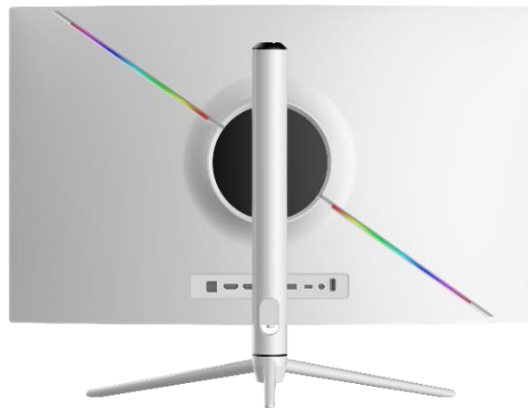

NEW

27" /32" R1000 QHD
165Hz monitor

Model # : 27A5R
32A5R

Main Spec

27"/32" QHD 165Hz, R1000 curvature
HDR 1000
24 zones local dimming
Brightness Typical 650nits , HDR on 1000nits
Ambient light sensor
PIP/PBP
MPRT 1MS
Type-C 65W , USB for software upgrade
DCI-P3 90% , sRGB99% , Adobe RGB 85%
SNB White
RGB back light effect
Adjustable stand base: Swivel / Height/ Tilt
3HDMI+ 1DP + 65W Type-c + Audio out + SPK