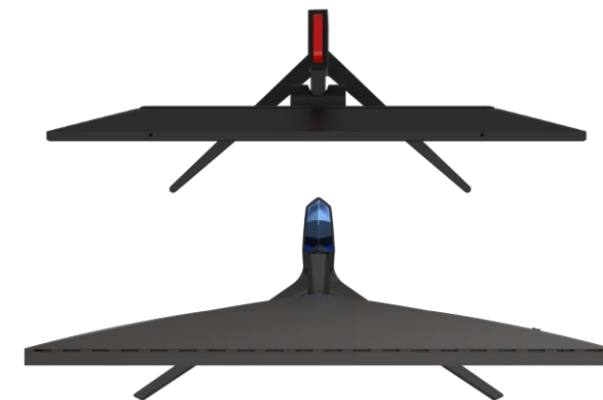

NEW

27" Flat 16:9 QHD 180Hz monitor

Model 1# : MF2ER / 27S2R

QHD@180Hz,Sharp-IPS

1*Type C 65W+3*HDMI+1*DP+1*Audio

Main Spec

27" QHD@180Hz, Flat 16:9 IPS
3-sides Flamless
NTSC 100%
Display Colors:1.07B
HDR 400 Ready
Brightness Typical HDR:400(TYP) , 350(MIN)
1Ms(OD), FreeSync
RGB Light effect(Blue)
Rocker stick button(On S2 ID)
Adjustable stand base: Swivel / Height/ Tilt/
VESA Compatible
Speaker