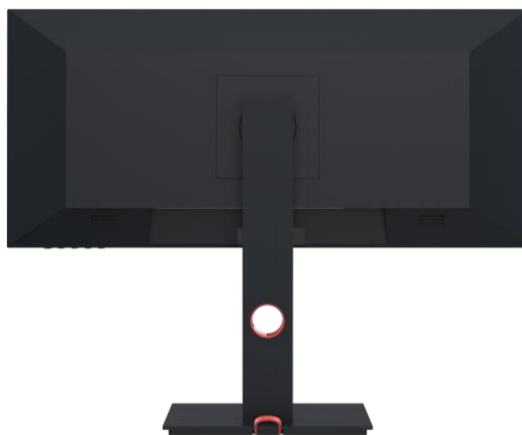

2H (HDMI 2.0)+1DP (1.4) +1Type-c(90W)

+Audio out +1USB -B+2USB-A ,Support 90W Type-c quick charging power supply

NEW

25.7" /29" Flat 21:9
WFHD 75Hz monitor

Model # : 26B2F
29B2F

Main Spec

25.7"/29" WFHD 75Hz, Flat 21:9 IPS
3-sides frameless
HDR 400
Adobe96%
Brightness Typical 400nits
G-sensor
Freesync,PIP/PBP
Type-C 65W ,USB for software upgrade
Adjustable stand base: Swivel / Height/ Tilt/
Vertical swivel
1*Type C+ 2*HDMI+1*DP+1*Audio+ 1*USB
B+2*USB A+Speaker